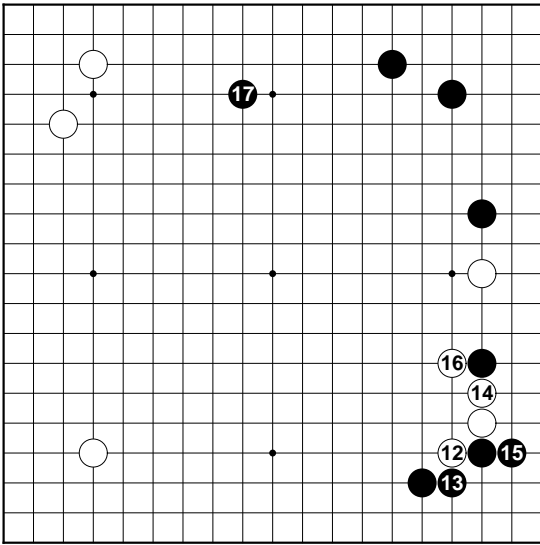

1-10

11

Var1 (12-17)

Var2 (14-20)

(1-31)

1-50 (1-50) 34 at 15

(1-37)

(1-16)

*Yi Chihyeon - Yi Setol (1-61) 42 at 32*

*Zhou Ruiyang - Park Yeonghun (1-57) 38 at 28; 40 at 31*

*Min Sangyeon-Park Yeonghun (1-92) 22 at 12*