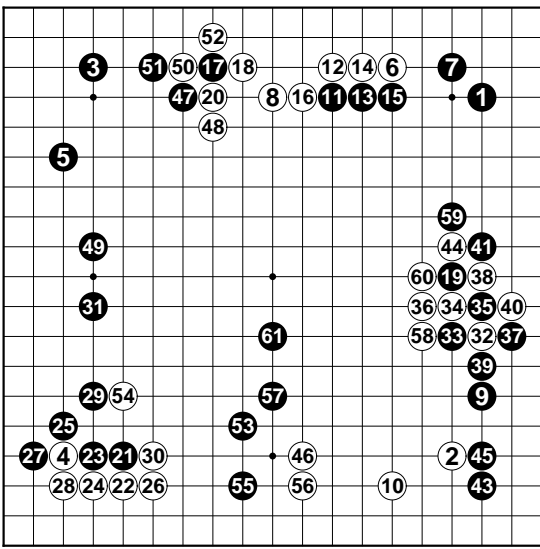

1-10

11

Var1 (12-17)

Var2 (14-20)

(1-31)

1-50 (1-50) 34 at 15

(1-37)

(1-16)

*Yi Chihyeon - Yi Setol (1-61) 42 at 32*

*Zhou Ruiyang - Park Yeonghun (1-57) 38 at 28; 40 at 31*

*Min Sangyeon-Park Yeonghun (1-92) 22 at 12*