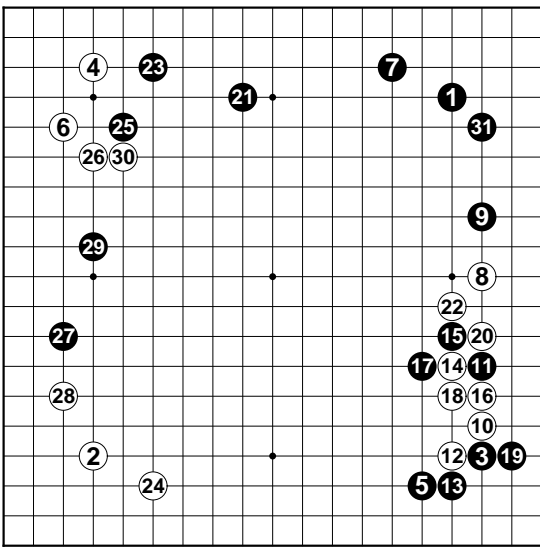

1-10

11

Var1 (12-17)

Var2 (14-20)

(1-31)

1-50 (1-50) 34 at 15

(1-37)

(1-16)

*Yi Chihyeon - Yi Setol (1-61) 42 at 32*

*Zhou Ruiyang - Park Yeonghun (1-57) 38 at 28; 40 at 31*

*Min Sangyeon-Park Yeonghun (1-92) 22 at 12*