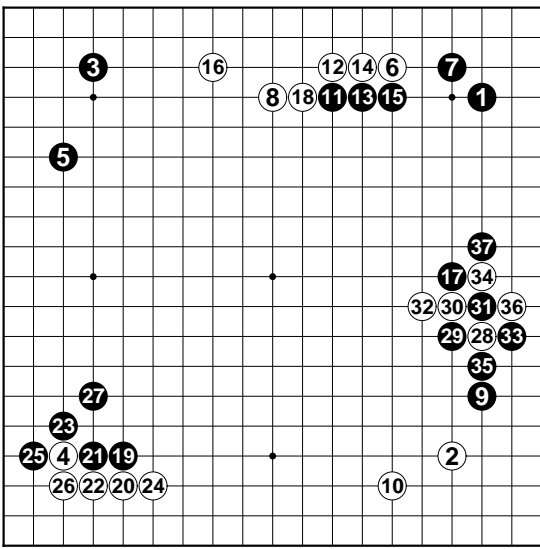

1-10

11

Var1 (12-17)

Var2 (14-20)

(1-31)

1-50 (1-50) 34 at 15

(1-37)

(1-16)

*Yi Chihyeon - Yi Setol (1-61) 42 at 32*

*Zhou Ruiyang - Park Yeonghun (1-57) 38 at 28; 40 at 31*

*Min Sangyeon-Park Yeonghun (1-92) 22 at 12*