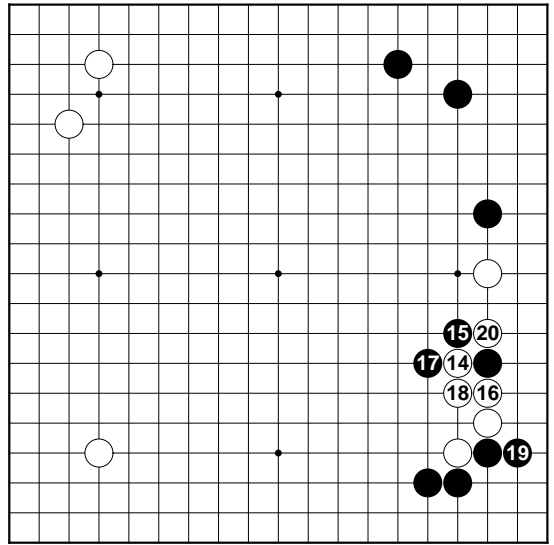

1-10

11

Var1 (12-17)

Var2 (14-20)

(1-31)

1-50 (1-50) 34 at 15

(1-37)

(1-16)

*Yi Chihyeon - Yi Setol (1-61) 42 at 32*

*Zhou Ruiyang - Park Yeonghun (1-57) 38 at 28; 40 at 31*

*Min Sangyeon-Park Yeonghun (1-92) 22 at 12*