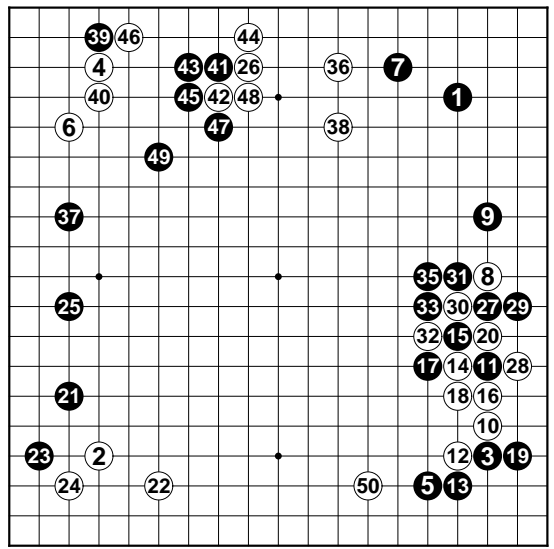

1-10

11

Var1 (12-17)

Var2 (14-20)

(1-31)

1-50 (1-50) 34 at 15

(1-37)

(1-16)

*Yi Chihyeon - Yi Setol (1-61) 42 at 32*

*Zhou Ruiyang - Park Yeonghun (1-57) 38 at 28; 40 at 31*

*Min Sangyeon-Park Yeonghun (1-92) 22 at 12*