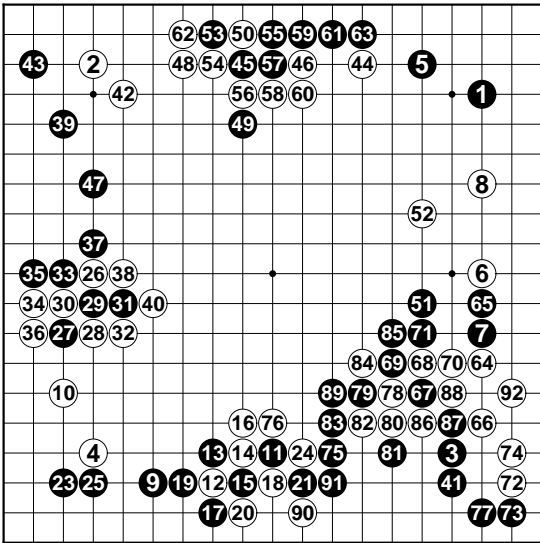

1-10

11

Var1 (12-17)

Var2 (14-20)

(1-31)

1-50 (1-50) 34 at 15

(1-37)

(1-16)

*Yi Chihyeon - Yi Setol (1-61) 42 at 32*

*Zhou Ruiyang - Park Yeonghun (1-57) 38 at 28; 40 at 31*

*Min Sangyeon-Park Yeonghun (1-92) 22 at 12*