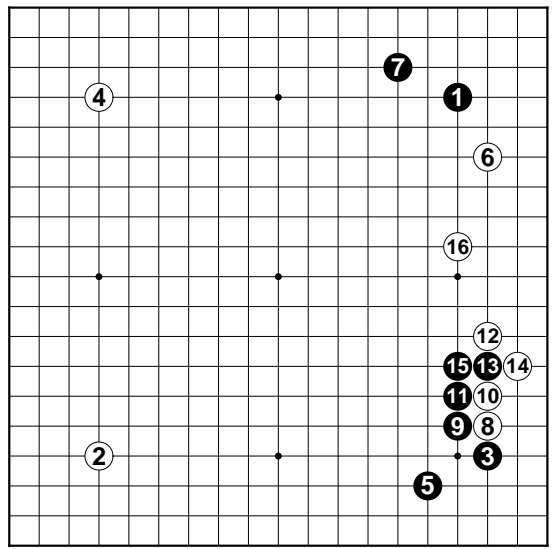

1-10

11

Var1 (12-17)

Var2 (14-20)

(1-31)

1-50 (1-50) 34 at 15

(1-37)

(1-16)

*Yi Chihyeon - Yi Setol (1-61) 42 at 32*

*Zhou Ruiyang - Park Yeonghun (1-57) 38 at 28; 40 at 31*

*Min Sangyeon-Park Yeonghun (1-92) 22 at 12*