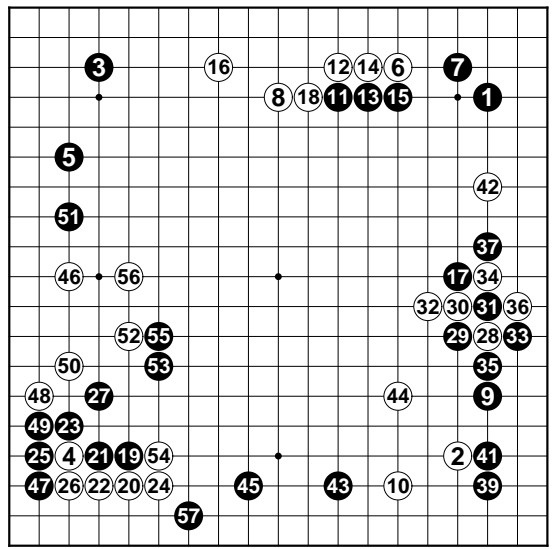

1-10

11

Var1 (12-17)

Var2 (14-20)

(1-31)

1-50 (1-50) 34 at 15

(1-37)

(1-16)

*Yi Chihyeon - Yi Setol (1-61) 42 at 32*

*Zhou Ruiyang - Park Yeonghun (1-57) 38 at 28; 40 at 31*

*Min Sangyeon-Park Yeonghun (1-92) 22 at 12*